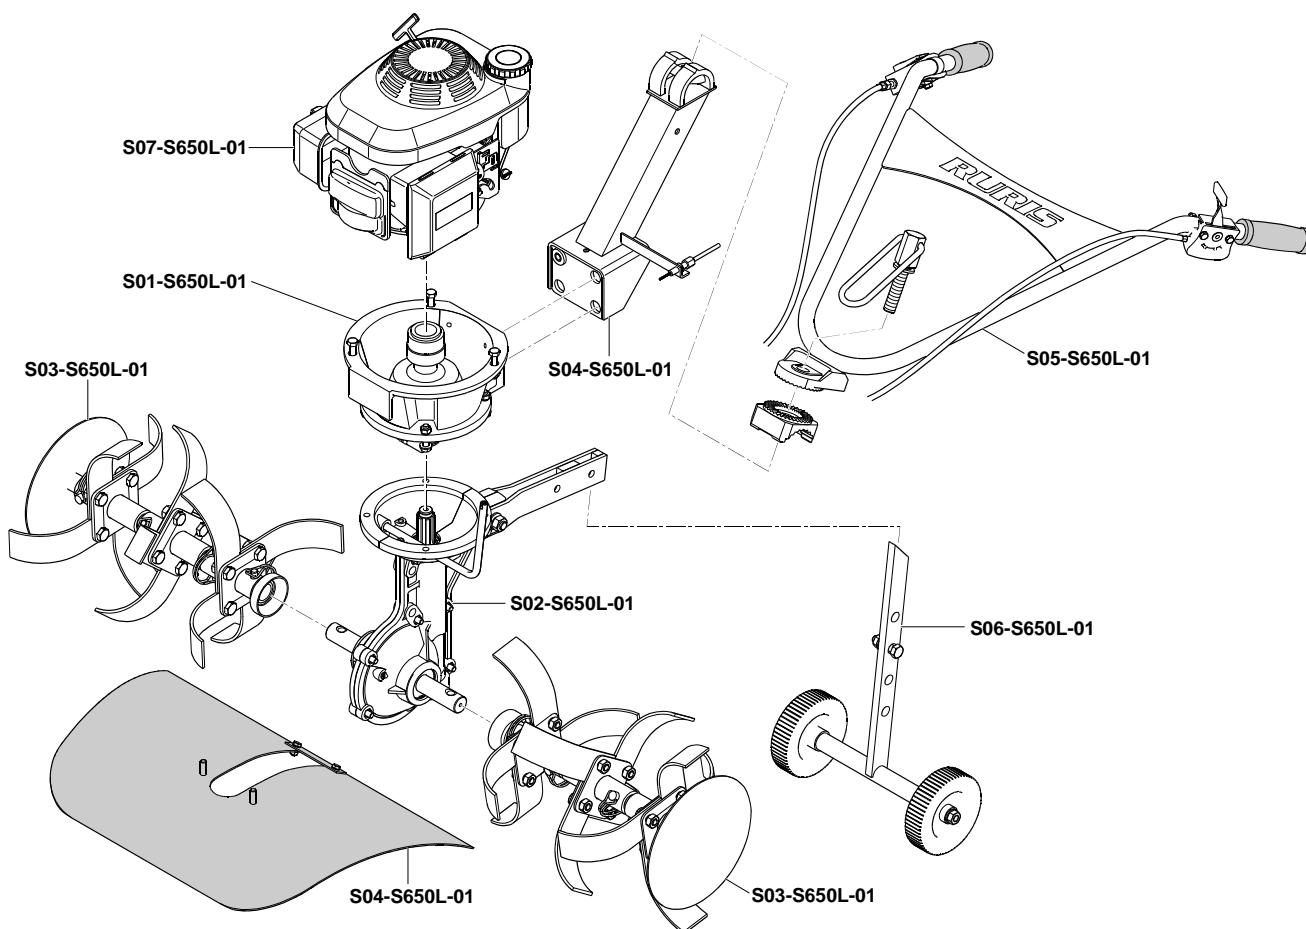

Catalog Piese de Schimb - Spare Parts Catalogue

Pg. 18

Fig.1

Ref	Descriere	Description	Cant. Qty.	Cod piesa Part number
1	Ambreiaj	Clutch	1	S01-S650L-01
2	Ansamblu Reductor	Reducer assembly	1	S02-S650L-01
3	Grup freze	Soil-mills group	1	S03-S650L-01
4	Suport coarne + Aripi	Horns support + Protective wings	1	S04-S650L-01
5	Ghidare si Comenzi	Drive and Commands	1	S05-S650L-01
6	Accesorii	Accessories	1	S06-S650L-01
7	Motorizare	Engine	1	S07-S650L-01