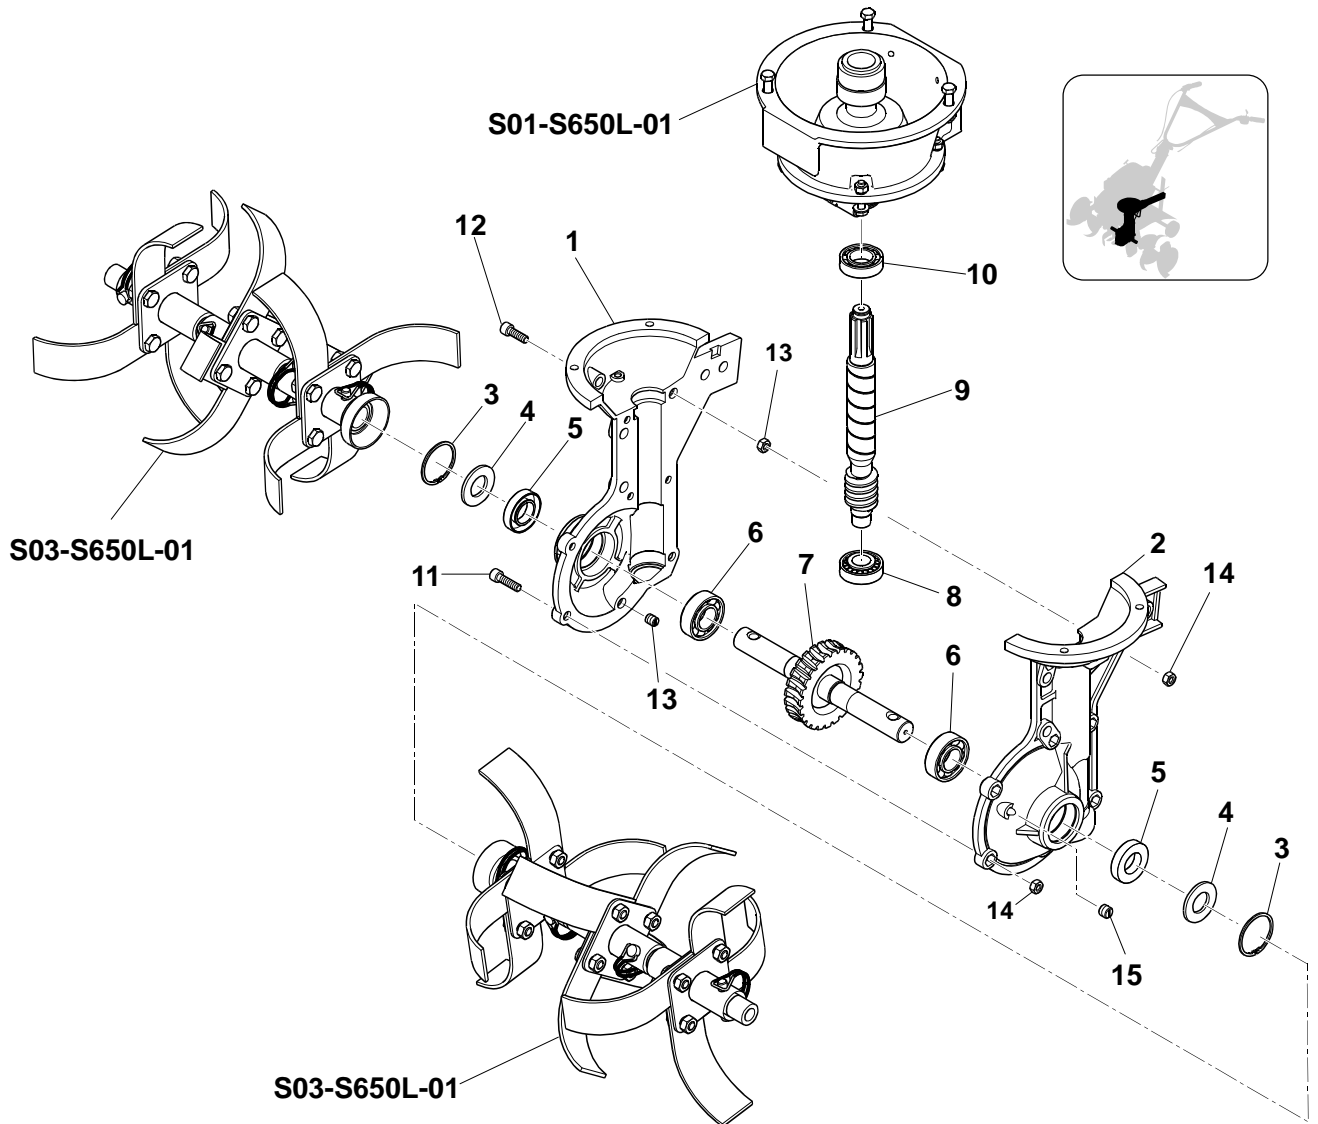

Ref	Descriere	Description	Cant. Qty.	Cod intern Internal code	Cod piesa Part number
11	Carcasa intermediara	Intermediate housing	1	PSS550-47	11-PS-S650L-S01-1
12	Surub 3/8 UNF	Bolt 3/8 UNF	1	PSS550-18	12-PS-S650L-S01-1
13	Saiba Grower N10	Spring washer N10	1	PSS550-19	13-PS-S650L-S01-1
14	Saiba plata 10x30	Flat washer 10x30	1	PSS550-20	14-PS-S650L-S01-1
15	Saiba de reglaj	Adjustment washer	1	PSS550-21	15-PS-S650L-S01-1
16	Pana paralela	Paralel key	1	PSS550-23	16-PS-S650L-S01-1
17	Carcasa ambreiaj as.	Clutch housing assembly	1	PSS550-24	17-PS-S650L-S01-1
18	Rulment 51106	Bearing 51106	1	PSS550-25	18-PS-S650L-S01-1
19	Bucsa distantier	Spacer bush	1	PSS550-26	19-PS-S650L-S01-1
20	Ax cuplare ambreiaj	Clutch lever	1	PSS550-27	20-PS-S650L-S01-1
21	Suport	Support	1	PSS550-55	21-PS-S650L-S01-1
22	Surub imbus M8x35	Imbus head bolt M8x35	4	PSS550-44	22-PS-S650L-S01-1
23	Saiba plata A8	Flat washer A8	7	PSS550-49	23-PS-S650L-S01-1
24	Piulita M8	Nut M8	7	PSS550-51	24-PS-S650L-S01-1
25	Saiba Grower N8	Spring washer N8	7	PSS550-50	25-PS-S650L-S01-1
26	Surub M8x45	Bolt M8x45	3	PSS550-77	26-PS-S650L-S01-1
27	Surub imbus M12x60	Imbus head bolt M12x60	2	PSS550-56	27-PS-S650L-S01-1
28	Saiba plata A12	Flat washer A12	2	PSS550-78	28-PS-S650L-S01-1
29	Saiba Grower N12	Spring washer N12	2	PSS550-57	29-PS-S650L-S01-1
30	Piulita M12	Nut M12	2	PSS550-58	30-PS-S650L-S01-1
31	Surub M6x15	Bolt M6x15	1	PSS550-30	31-PS-S650L-S01-1
32	Saiba Grower N6	Spring washer N6	1	PSS550-79	32-PS-S650L-S01-1