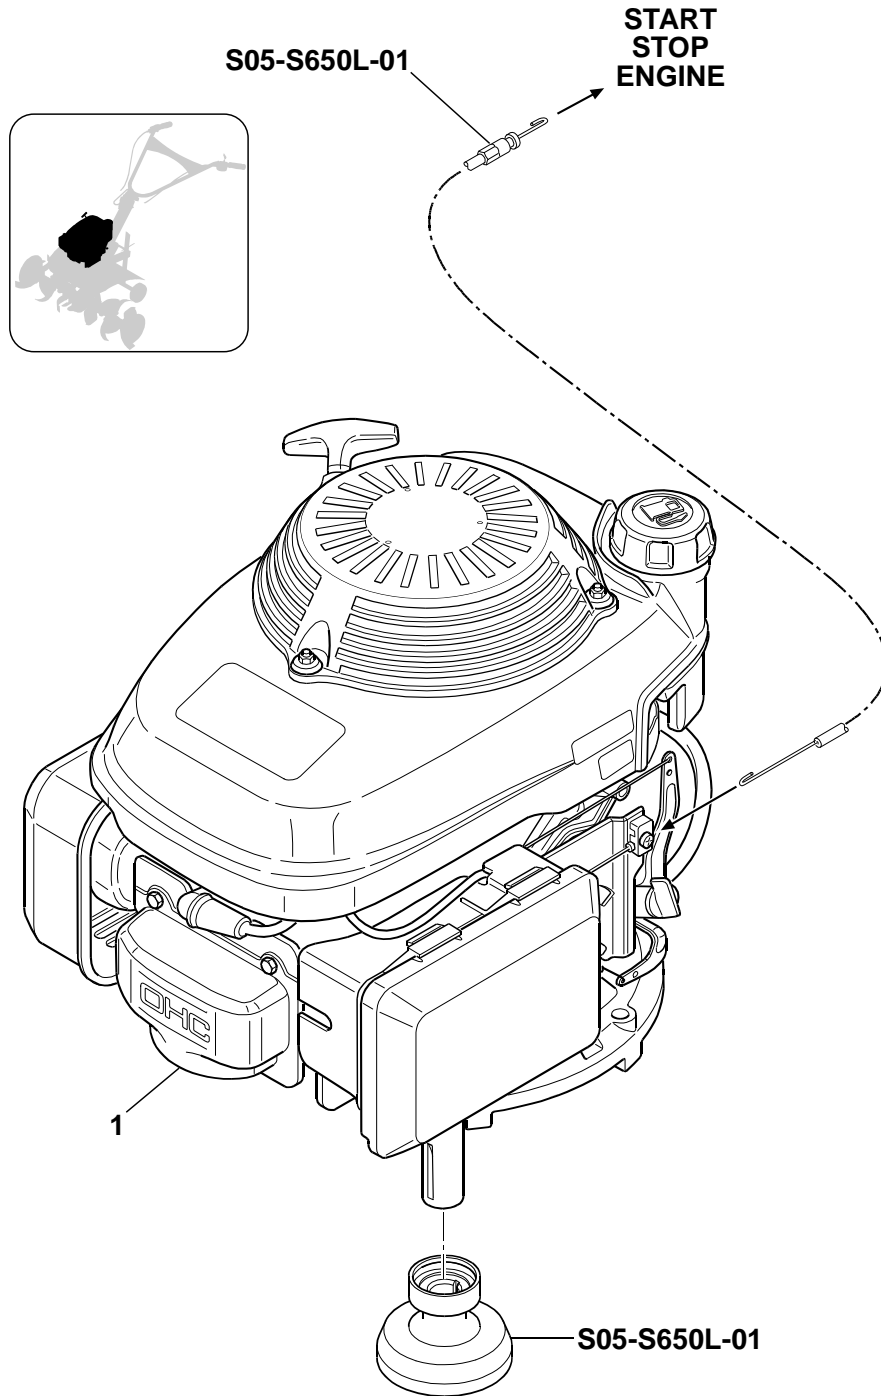

Ref	Descriere	Description	Cant. Qty.	Cod intern Internal code	Cod piesa Part number
1	Motor Loncin 4 timpi 65CP	Loncin,4 stroke engine 6,5 HP	1	Loncin LC1P70FA	PSS550-117