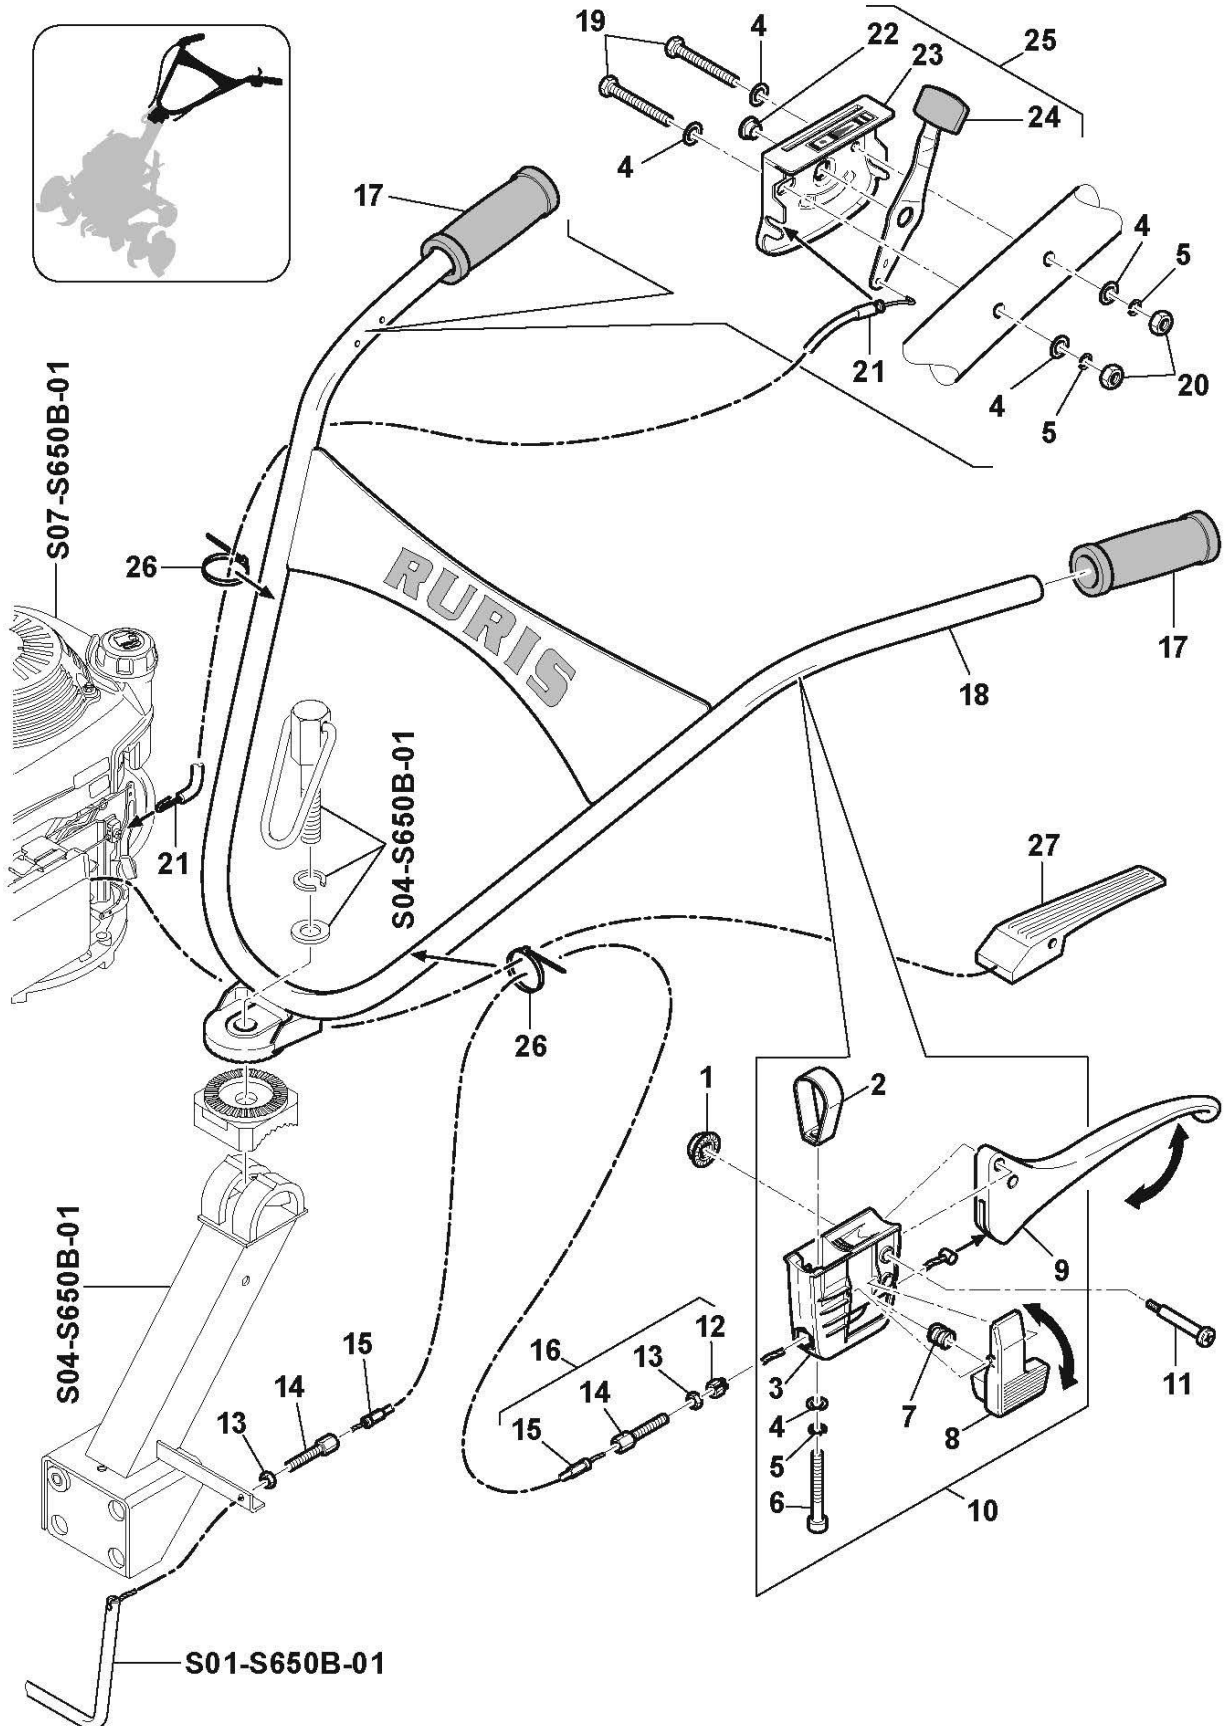

Ref	Descriere	Description	Cant. Qty.	Cod intern Internal code	Cod piesa Part number
1	Piulita cu flansa auto-blocanta M5	Serrated fange nut M5	1	PSS550-82	01-PS-S650B-S05-1
2	Colier fxare	Fixing ring	1	PSS550-83	02-PS-S650B-S05-1
3	Corp maneta	Lever body	1	PSS550-84	03-PS-S650B-S05-1
4	Saiba plata A5	Flat washer A5	5	PSS550-85	04-PS-S650B-S05-1
5	Saiba Grower N5	Spring washer N5	3	PSS550-101	05-PS-S650B-S05-1
6	Surub imbus M5x35	Imbus head bolt M5x35	1	PSS550-102	06-PS-S650B-S05-1
7	Arc	Spring	1	PSS550-88	07-PS-S650B-S05-1
8	Buton blocaj pozitie	Position lock button	1	PSS550-89	08-PS-S650B-S05-1
9	Maneta	Lever	1	PSS550-90	09-PS-S650B-S05-1
10	Grup maneta cuplare ambreiaj	Group lever clutch coupling	1	PSS550-35	10-PS-S650B-S05-1
11	Surub special M5	Special bolt M5	1	PSS550-91	11-PS-S650B-S05-1
12	Piulita Speciala M8	Special Nut M8	1		11-PS-KR117/200-S05-2
13	Piulita M8	Nut M8	2	PSS550-51	24-PS-S650B-S01-1
14	Reductie M8	Reduction M8	2	PSS550-92	14-PS-S650B-S05-1
15	Cablu cuplaj ambreiaj	Cable coupling clutch	1	PSS550-93	15-PS-S650B-S05-1
16	Grup cablu actionare ambreiaj	Group cable coupling clutch	1	PSS550-36	16-PS-S650B-S05-1
17	Maner	Grip handle	2	PSS550-67	17-PS-S650B-S05-1
18	Coarne sudate	Horns welded	1	PSS550-34	18-PS-S650B-S05-1
19	Surub M5x45	Bolt M5x45	2	PSS550-31	19-PS-S650B-S05-1
20	Piulita M5	Nut M5	2	PSS550-32	20-PS-S650B-S05-1
21	Cablu acceleratie	Acceleration cable	1	PSS550-33	21-PS-S650B-S05-1
22	Bucsa	Bush	1	PSS550-94	22-PS-S650B-S05-1
23	Suport maneta	Lever support	1	PSS550-95	23-PS-S650B-S05-1
24	Maneta	Lever	1	PSS550-96	24-PS-S650B-S05-1
25	Grup maneta acceleratie motor	Group engine acceleration command	1	PSS550-32	25-PS-S650B-S05-1
26	Colier fixare	Fixing ring	2	PSS550-97	26-PS-S650B-S05-1
27	Maneta MOTOR STOP	ENGINE STOP lever	1	PSS550-98	27-PS-S650B-S05-1