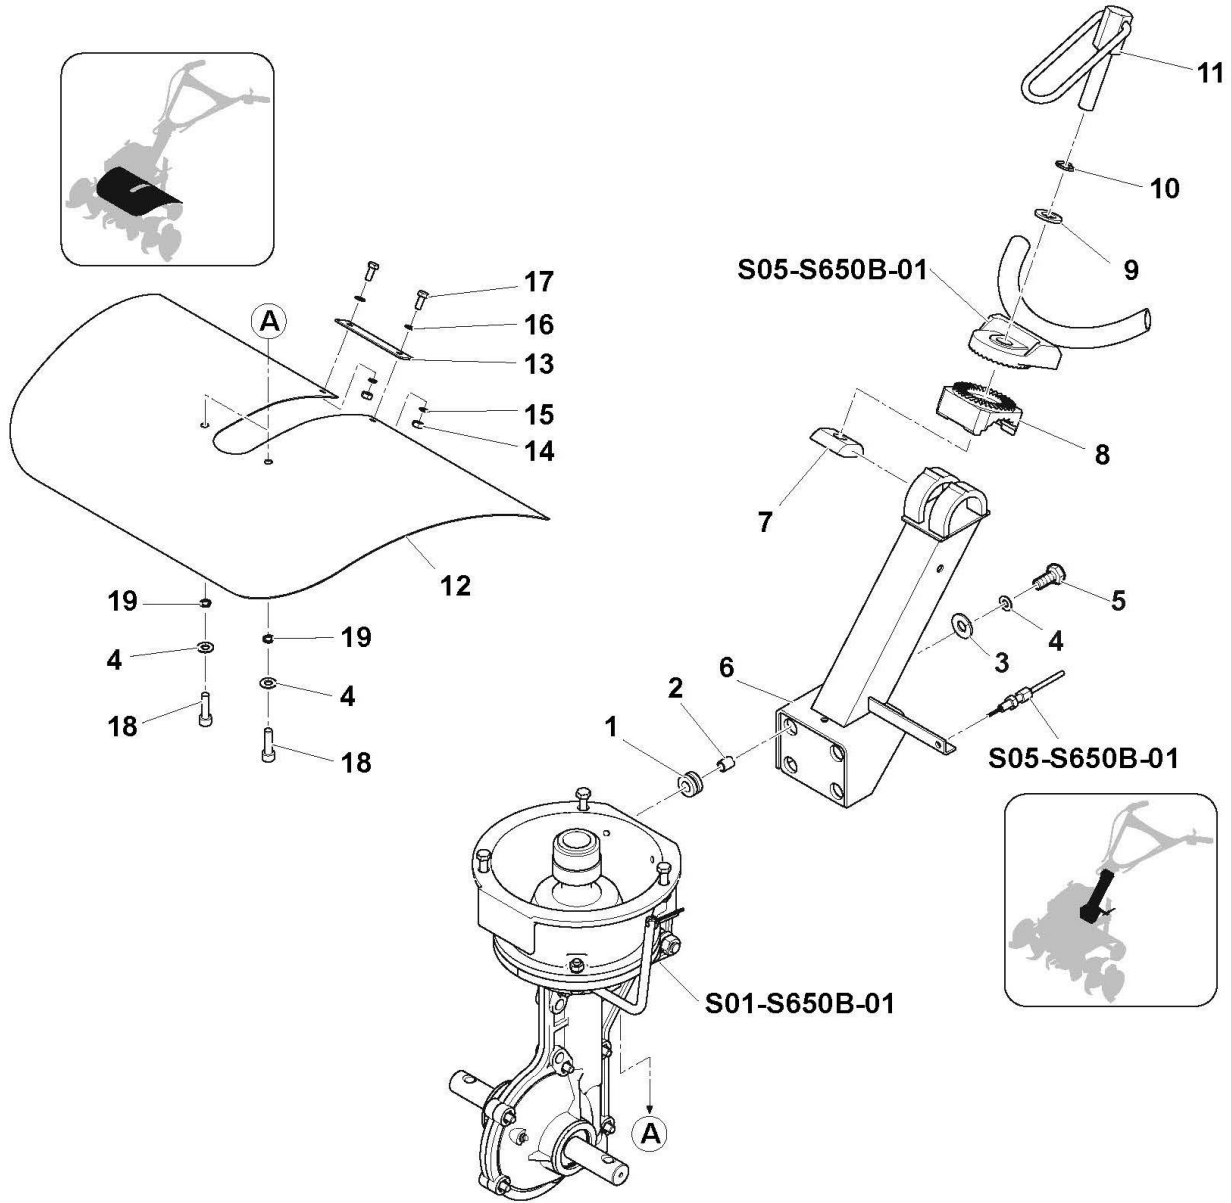

MOTOSAPA HOBBY Sprint 650B
HOBBY TILLER Sprint 650B

S04-S650B-01

Suport coarne + Aripi
Horns support +Wings

Cod / Code
65022011

Rev.01
2013

Ref	Descriere	Description	Cant. Qty.	Cod intern Internal code	Cod piesa Part number
1	Amortizor	Shock-Absorber	4	PSS550-45	01-PS-S650B-S04-1
2	Bucsa distantier	Spacer bush	4	PSS550-46	02-PS-S650B-S04-1
3	Saiba 3x8,5x30	Washer 3x8,5x30	4	PSS550-43	03-PS-S650B-S04-1
4	Saiba Grower N8	Spring washer N8	6	PSS550-50	25-PS-S650B-S01-1
5	Surub imbus M8x35	Imbus head bolt M8x35	4	PSS550-44	12-PS-S650B-S02-1
6	Suport coarne	Horns support	1	PSS550-42	06-PS-S650B-S04-1
7	Piulita speciala	Special nut	1	PSS550-41	07-PS-S650B-S04-1
8	Piesa cuplare	Coupling part	1	PSS550-40	08-PS-S650B-S04-1
9	Saiba plata A16	Flat washer A16	1	PSS550-39	09-PS-S650B-S04-1
10	Saiba Grower N16	Spring washer N16	1	PSS550-38	10-PS-S650B-S04-1
11	Surub special M16	Special bolt M16	1	PSS550-37	11-PS-S650B-S04-1
12	Aripa de protectie	Protective wing	1	PSS550-53	12-PS-S650B-S04-1
13	Placuta	Plate	1	PSS550-86	13-PS-S650B-S04-1
14	Piulita M6	Nut M6	2	PSS550-87	14-PS-S650B-S04-1
15	Saiba Grower N6	Spring washer N6	2	PSS550-79	32-PS-S650B-S01-1
16	Saiba plata A6	Flat washer A6	4	PSS550-80	16-PS-S650B-S04-1
17	Surub M6x15	Bolt M6x15	2	PSS550-30	31-PS-S650B-S01-1
18	Surub imbus M8x30	Imbus head bolt M8x30	2	PSS550-81	18-PS-S650B-S04-1
19	Saiba plata A3x8,5x30	Flat washer A3x8,5x30	2	PSS550-43	23-PS-S650B-S01-1