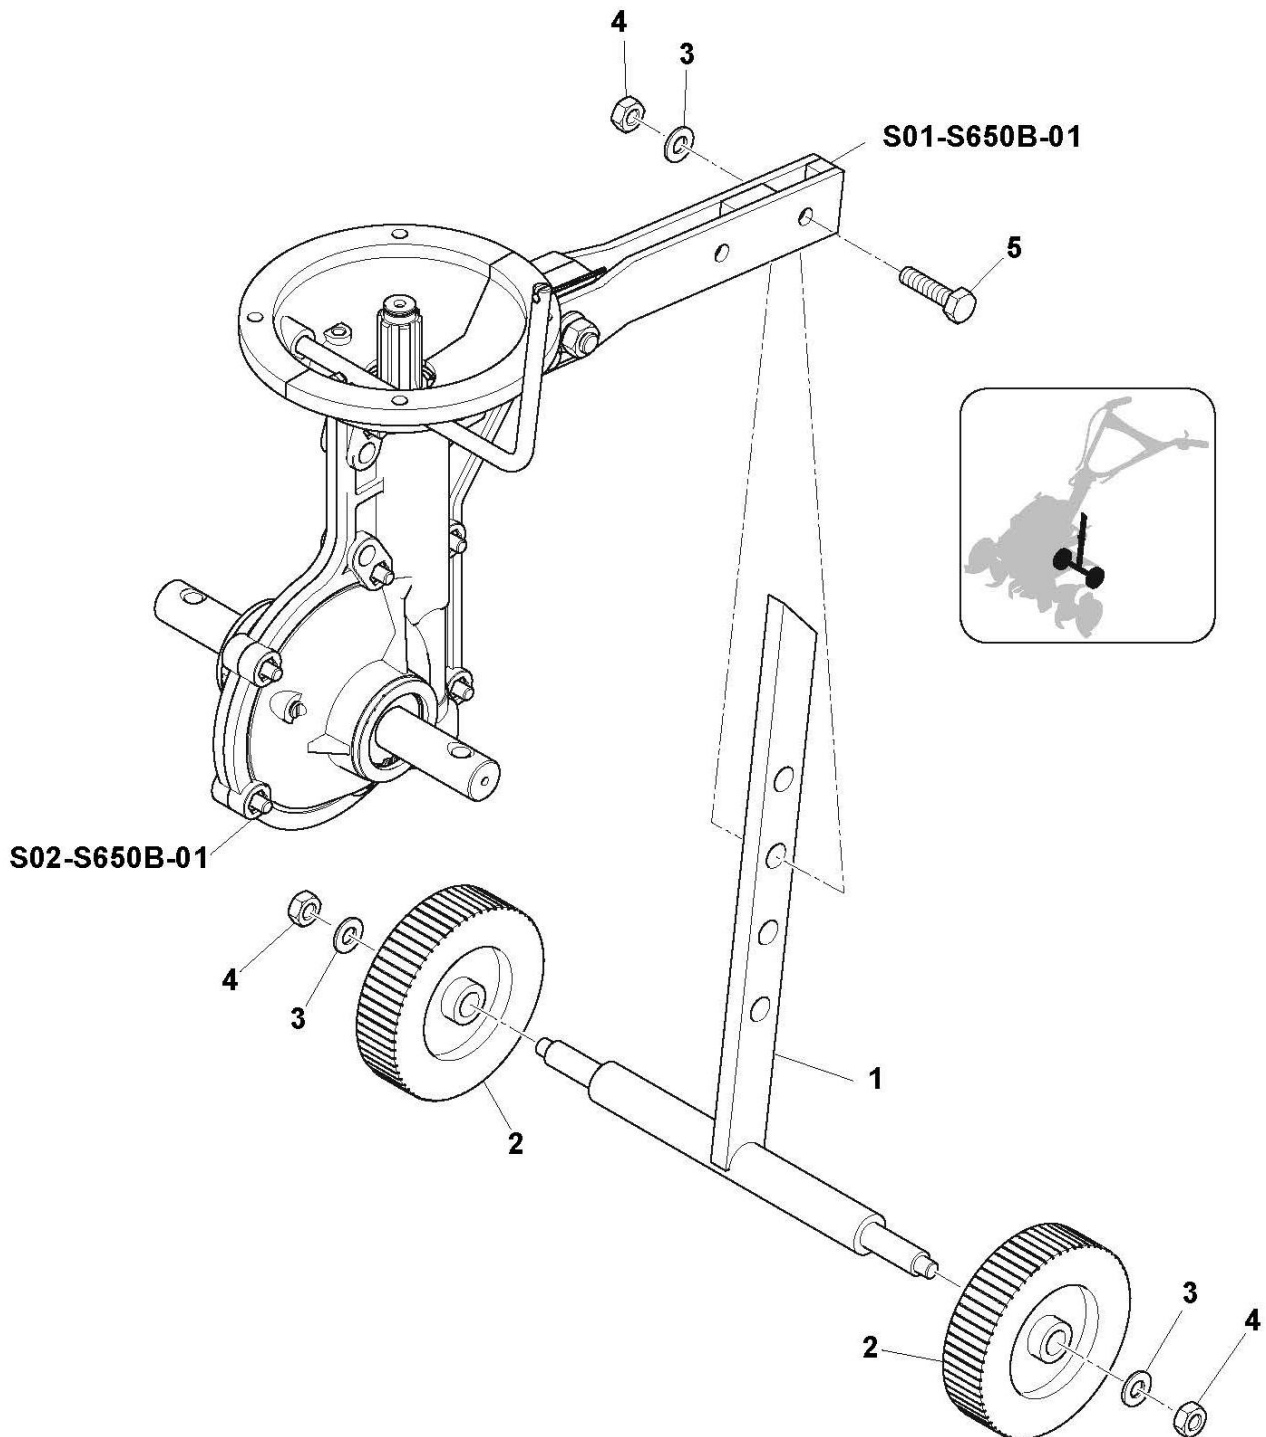

Ref	Descriere	Description	Cant. Qty.	Cod intern Internal code	Cod piesa Part number
1	Piulita cu flansa auto-blocanta M5	Serrated fange nut M5	1	PSS550-82	01-PS-S650B-S05-1
2	Colier fxare	Fixing ring	1	PSS550-83	02-PS-S650B-S05-1
3	Corp maneta	Lever body	1	PSS550-84	03-PS-S650B-S05-1
4	Saiba plata A5	Flat washer A5	5	PSS550-85	04-PS-S650B-S05-1
5	Saiba Grower N5	Spring washer N5	3	PSS550-101	05-PS-S650B-S05-1
6	Surub imbus M5x35	Imbus head bolt M5x35	1	PSS550-102	06-PS-S650B-S05-1
7	Arc	Spring	1	PSS550-88	07-PS-S650B-S05-1
8	Buton blocaj pozitie	Position lock button	1	PSS550-89	08-PS-S650B-S05-1
9	Maneta	Lever	1	PSS550-90	09-PS-S650B-S05-1
10	Grup maneta cuplare ambreiaj	Group lever clutch coupling	1	PSS550-35	10-PS-S650B-S05-1
11	Surub special M5	Special bolt M5	1	PSS550-91	11-PS-S650B-S05-1
12	Piulita Speciala M8	Special Nut M8	1		11-PS-KR117/200-S05-2
13	Piulita M8	Nut M8	2	PSS550-51	24-PS-S650B-S01-1
14	Reductie M8	Reduction M8	2	PSS550-92	14-PS-S650B-S05-1
15	Cablu cuplaj ambreiaj	Cable coupling clutch	1	PSS550-93	15-PS-S650B-S05-1
16	Grup cablu actionare ambreiaj	Group cable coupling clutch	1	PSS550-36	16-PS-S650B-S05-1
17	Maner	Grip handle	2	PSS550-67	17-PS-S650B-S05-1
18	Coarne sudate	Horns welded	1	PSS550-34	18-PS-S650B-S05-1
19	Surub M5x45	Bolt M5x45	2	PSS550-31	19-PS-S650B-S05-1
20	Piulita M5	Nut M5	2	PSS550-32	20-PS-S650B-S05-1
21	Cablu acceleratie	Acceleration cable	1	PSS550-33	21-PS-S650B-S05-1
22	Bucsa	Bush	1	PSS550-94	22-PS-S650B-S05-1
23	Suport maneta	Lever support	1	PSS550-95	23-PS-S650B-S05-1
24	Maneta	Lever	1	PSS550-96	24-PS-S650B-S05-1
25	Grup maneta acceleratie motor	Group engine acceleration command	1	PSS550-32	25-PS-S650B-S05-1
26	Colier fixare	Fixing ring	2	PSS550-97	26-PS-S650B-S05-1
27	Maneta MOTOR STOP	ENGINE STOP lever	1	PSS550-98	27-PS-S650B-S05-1