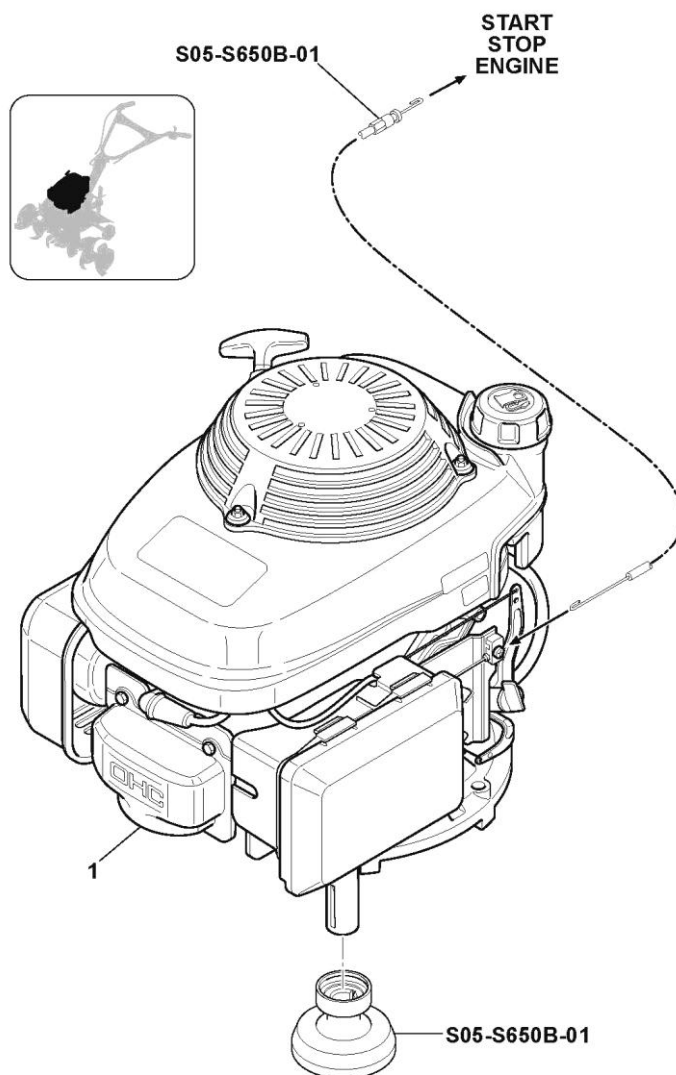

Ref	Descriere	Description	Cant. Qty.	Cod intern Internal code	Cod piesa Part number
1	Motor Briggs & Stratton 4 timpi 6,5CP	Briggs & Stratton 4 stroke engine 6,5 HP	1	Briggs & Stratton 675EX	126t026849h1a7080