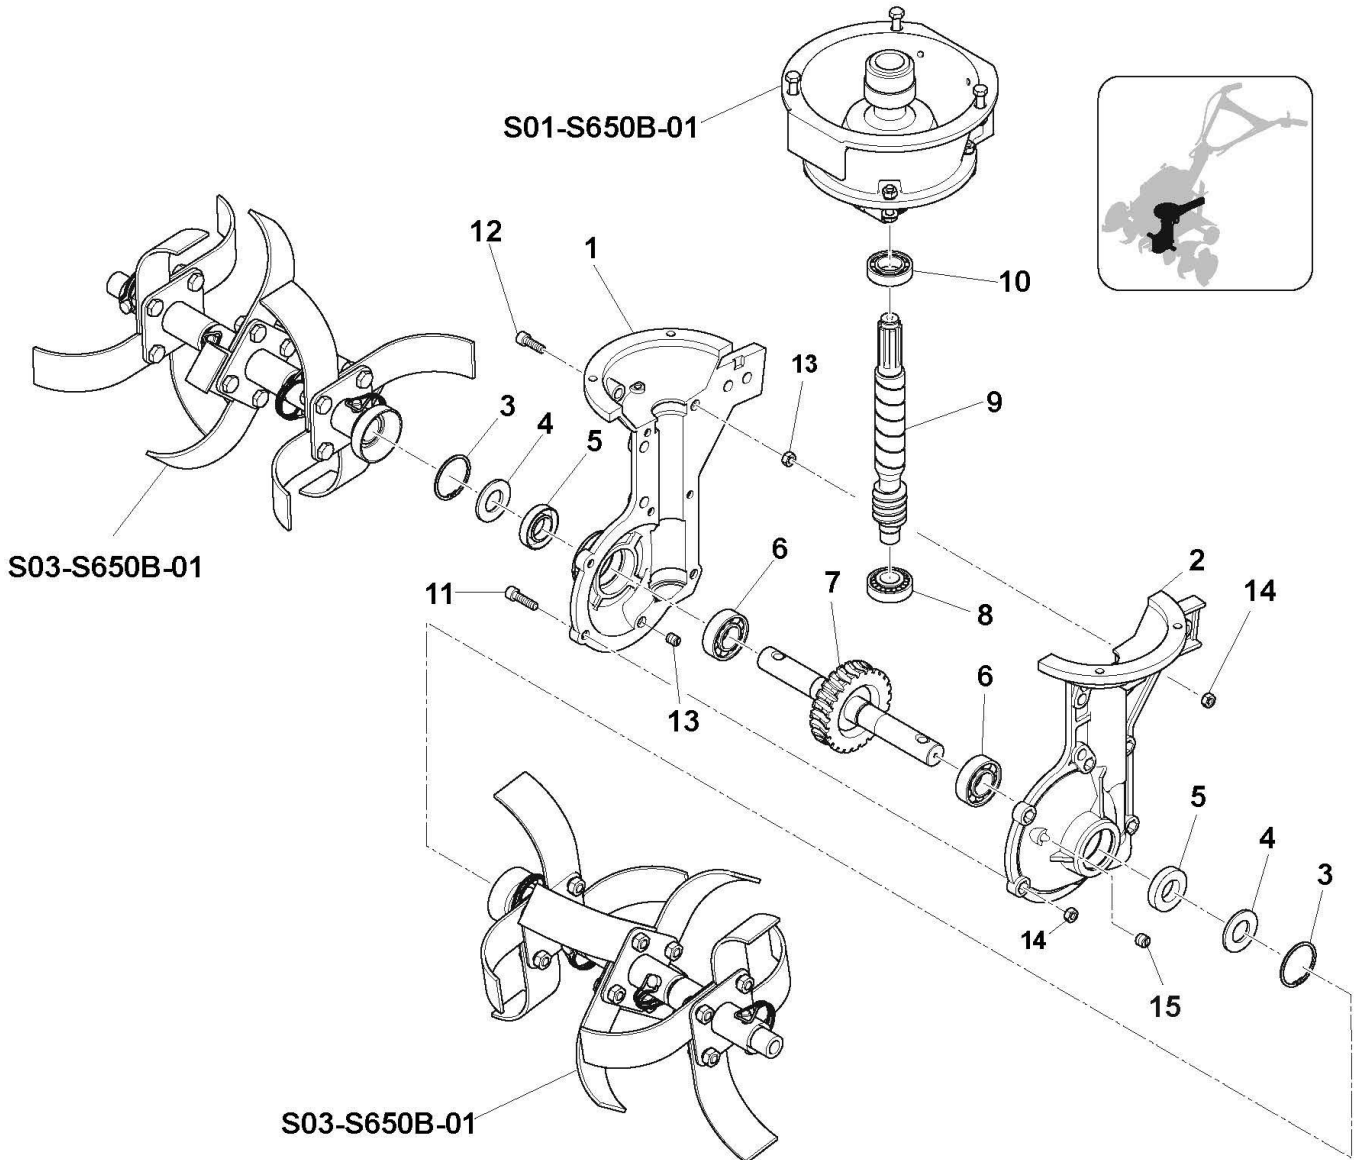

MOTOSAPA HOBBY Sprint 650B
HOBBY TILLER Sprint 650B

S01-S650B-01

**Ambreiaj
Clutch**

**Cod / Code
65022011**

**Rev.01
2013**

Ref	Descriere	Description	Cant. Qty.	Cod intern Internal code	Cod piesa Part number
11	Carcasa intermediara	Intermediate housing	1	PSS550-47	11-PS-S650B-S01-1
12	Surub 3/8 UNF	Bolt 3/8 UNF	1	PSS550-18	12-PS-S650B-S01-1
13	Saiba Grower N10	Spring washer N10	1	PSS550-19	13-PS-S650B-S01-1
14	Saiba plata 10x30	Flat washer 10x30	1	PSS550-20	14-PS-S650B-S01-1
15	Saiba de reglaj	Adjustment washer	1	PSS550-21	15-PS-S650B-S01-1
16	Pana paralela	Paralel key	1	PSS550-23	16-PS-S650B-S01-1
17	Carcasa ambreiaj as.	Clutch housing assembly	1	PSS550-24	17-PS-S650B-S01-1
18	Rulment 51106	Bearing 51106	1	PSS550-25	18-PS-S650B-S01-1
19	Bucsa distantier	Spacer bush	1	PSS550-26	19-PS-S650B-S01-1
20	Ax cuplare ambreiaj	Clutch lever	1	PSS550-27	20-PS-S650B-S01-1
21	Suport	Support	1	PSS550-55	21-PS-S650B-S01-1
22	Surub imbus M8x35	Imbus head bolt M8x35	4	PSS550-44	22-PS-S650B-S01-1
23	Saiba plata A8	Flat washer A8	7	PSS550-49	23-PS-S650B-S01-1
24	Piulita M8	Nut M8	7	PSS550-51	24-PS-S650B-S01-1
25	Saiba Grower N8	Spring washer N8	7	PSS550-50	25-PS-S650B-S01-1
26	Surub M8x45	Bolt M8x45	3	PSS550-77	26-PS-S650B-S01-1
27	Surub imbus M12x60	Imbus head bolt M12x60	2	PSS550-56	27-PS-S650B-S01-1
28	Saiba plata A12	Flat washer A12	2	PSS550-78	28-PS-S650B-S01-1
29	Saiba Grower N12	Spring washer N12	2	PSS550-57	29-PS-S650B-S01-1
30	Piulita M12	Nut M12	2	PSS550-58	30-PS-S650B-S01-1
31	Surub M6x15	Bolt M6x15	1	PSS550-30	31-PS-S650B-S01-1
32	Saiba Grower N6	Spring washer N6	1	PSS550-79	32-PS-S650B-S01-1