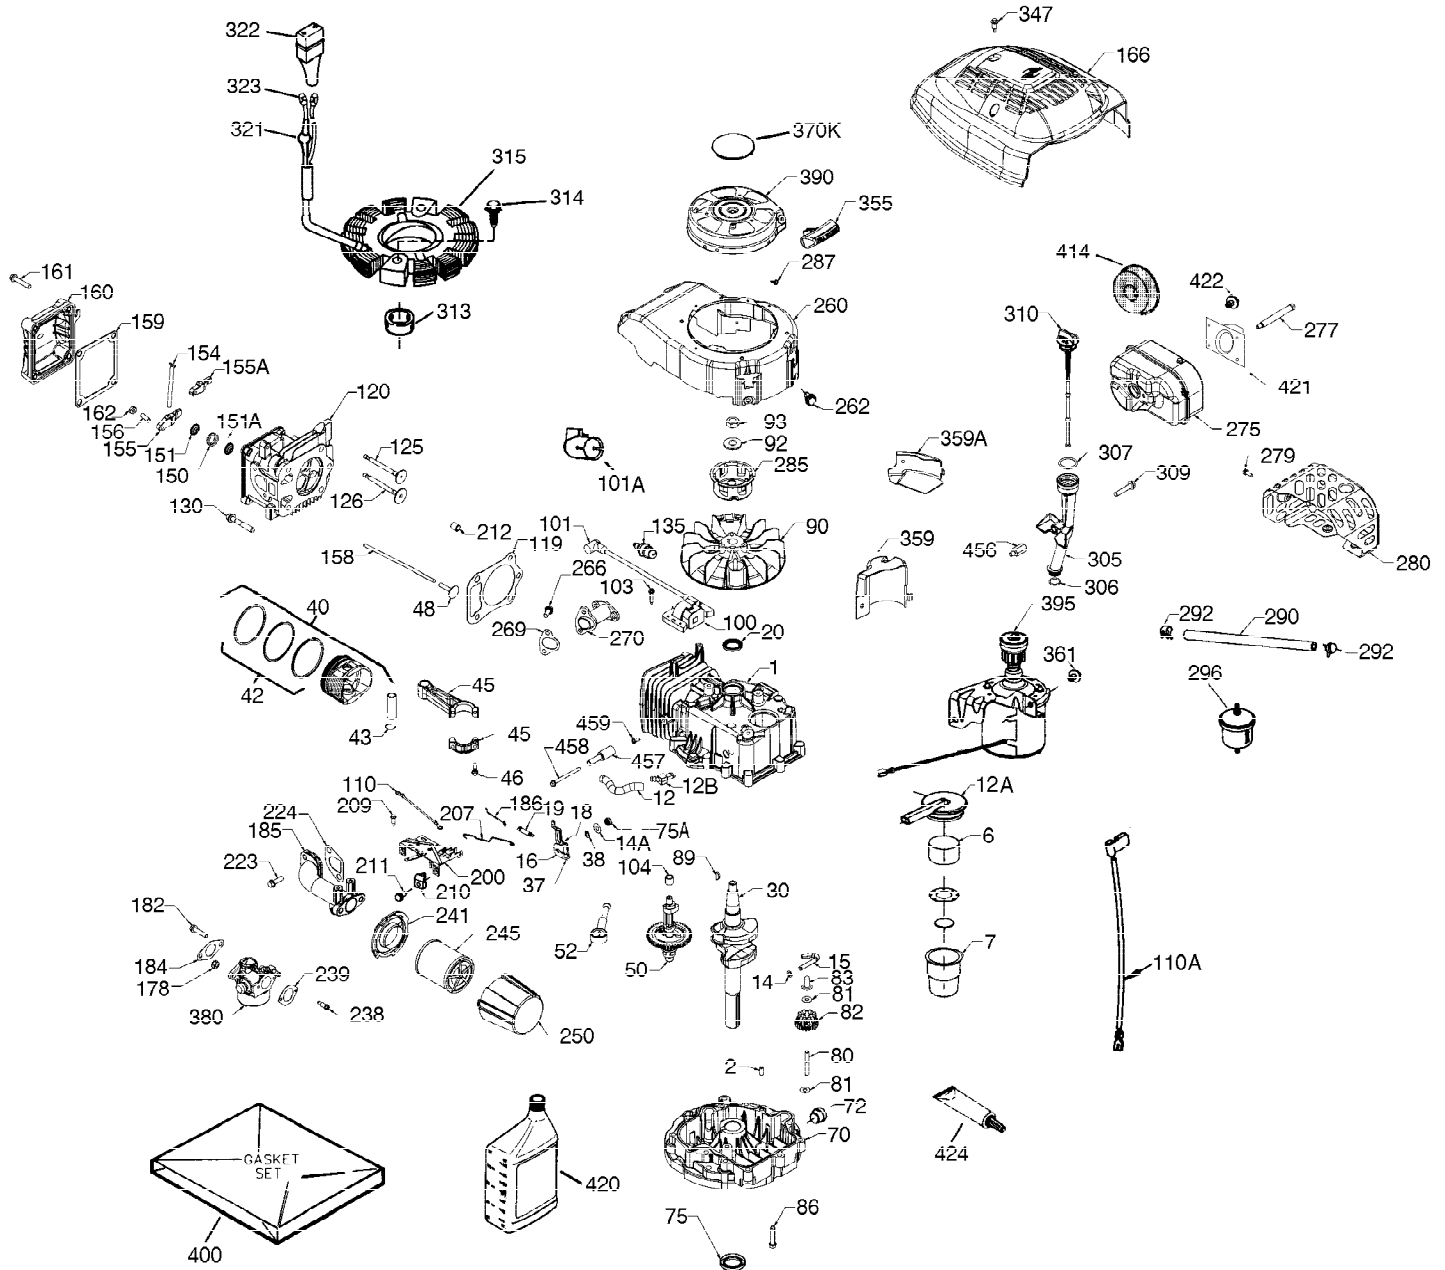

# 7,00

**BENZINOVÝ SPALOVACÍ MOTOR 7,0 HP**

N. rif.	Codice pezzo	Qtà	Descrizione
1	37900	1	Cylinder (Incl. 2, 20 & 306)
2	26727	2	Dowel Pin
6	33734	1	Breather Element
7	36557	1	Breather Ass'y. (Incl. 6 & 12A)
12A	36558	1	Breather Cover & Tube (Incl. 12B)
12	37944	1	Breather Tube
12B	36694	1	Breather Tube Elbow
14	651080	2	Washer, 5/8 x 17/64 x 1/64"
14A	651052	1	Washer
15	37901	1	Governor Rod (Incl. 14)
16	37902	1	Governor Lever
18	651053	1	Screw, T-25, 10-32 x 63/64"
20	32600	1	Oil Seal
30	37899	1	Crankshaft
37	651116	1	Square Nut
38	37109	1	Retaining Ring
40	40044	1	Piston, Pin & Ring Set (Std.)
40	40045	1	Piston, Pin & Ring Set (.010" OS)
42	40006	1	Ring Set (Std.)
42	40007	1	Ring Set (.010" OS)
43	20381	2	Piston Pin Retaining Ring
45	37905	1	Connecting Rod Ass'y. (Incl. 46)
46	651115	2	Connecting Rod Bolt
48	35616	2	Valve Lifter
50	37906	1	Camshaft (Exhaust MCR)
52	29914	1	Oil Pump Ass'y.
70	37907	1	Mounting Flange (Incl. 72, 75 & 80)
72	37614	1	Oil Drain Plug
75	28460	1	Oil Seal
75A	510337	1	Oil Seal
80	37160	1	Governor Shaft
81	35479A	2	Washer
82	37908	1	Governor Gear Ass'y. (Incl. 81)
83	35322	1	Governor Spool
86	651096	11	Screw, 1/4-20 x 1-5/16"
89	37924	1	Flywheel Key
90	37923	1	Flywheel
92	650815	1	Belleville Washer
93	650816	1	Flywheel Nut
100	34443C	1	Solid State Ignition
101	610118	1	Spark Plug Cover
101A	611284	1	Spark Plug Shield
103	651007	2	Screw, T-15, 10-24 x 15/16"
110	611306	1	Ground Wire (black, 4-1/8")
110A	37335	1	Ground Wire
119	37909	1	* Cylinder Head Gasket
120	37910	1	Cylinder Head
125	37911	1	Exhaust Valve (Std.) (Incl. 151)
126	37912	1	Intake Valve (Std.) (Incl. 151)
130	651097	5	Screw, 5/16-18 x 1-7/8"
135	34645	1	Resistor Spark Plug (RN4C)
150	31672	2	Valve Spring
151A	40016A	1	Valve Seal